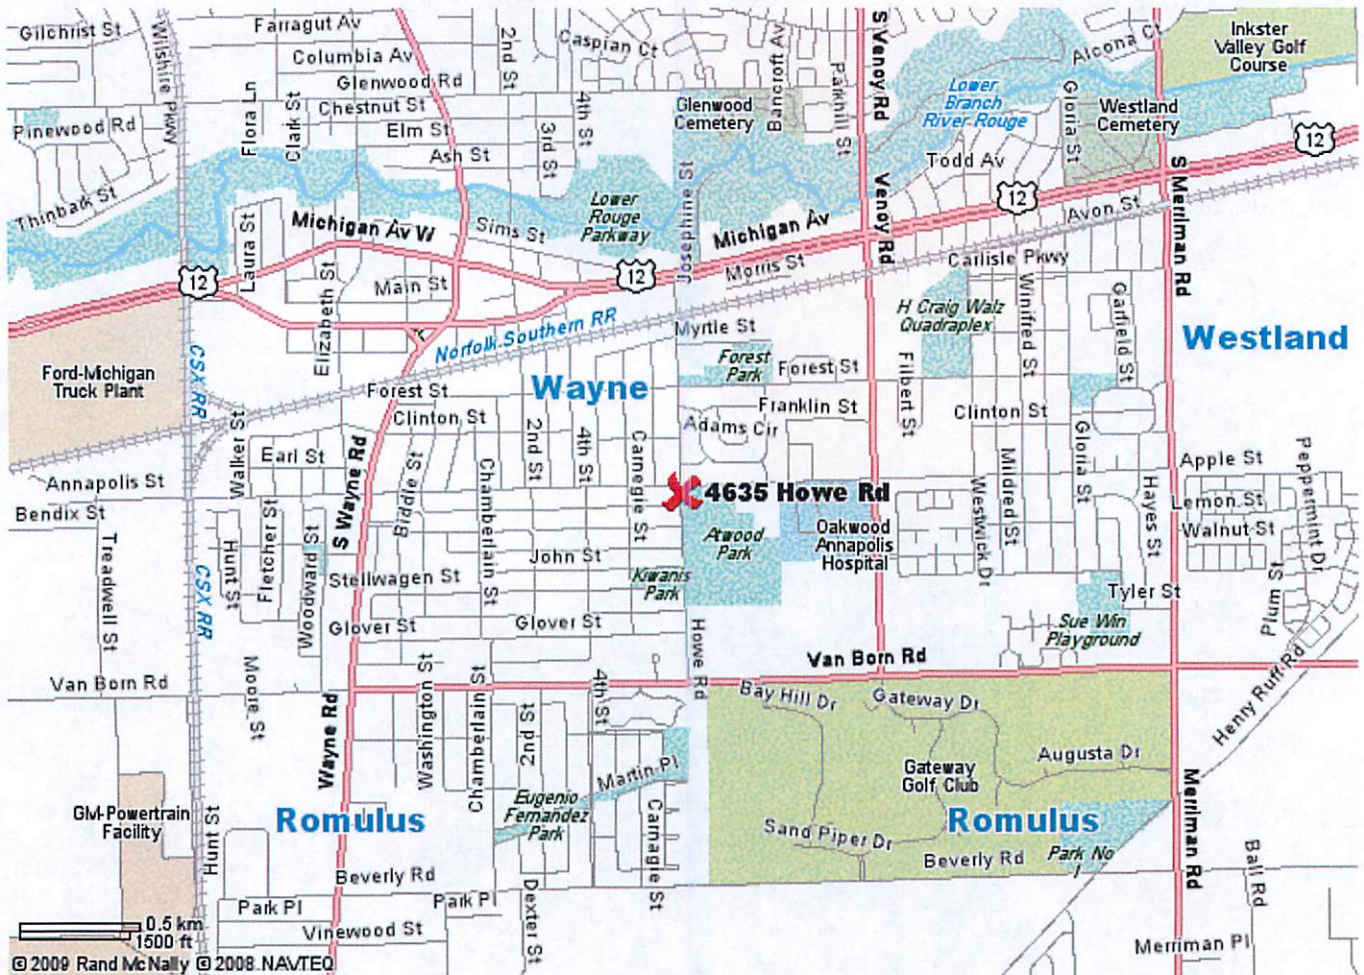

Hype Recreation Center

(formerly Wayne Community Center)

4635 Howe St. · Wayne, MI, 48184

(734) 721-7400

(N. of Van Born, S. of Michigan Ave., E. of Wayne Rd., W. of Merriman)

From I-94

I-94 to MERRIMAN RD (Exit 198). Make a Right onto MERRIMAN RD; travel to VAN BORN RD. Make a Left on VAN BORN RD; travel to HOWE ST. Make a Right onto HOWE ST. Travel to 4635 Howe St.

From I-96

I-96 to MERRIMAN RD (Exit). Make a Left onto MERRIMAN RD; travel to MICHIGAN AVE W/US-12 W. Make a Right onto MICHIGAN AVE W; travel to HOWE ST. Make a Left onto HOWE ST. Travel to 4635 Howe St.

From I-275

I-275 to MICHIGAN AVE E/US-12 E (Exit 22). Make a Left onto MICHIGAN AVE E; travel to HOWE ST. Make a Right onto HOWE ST. Travel to 4635 Howe St.